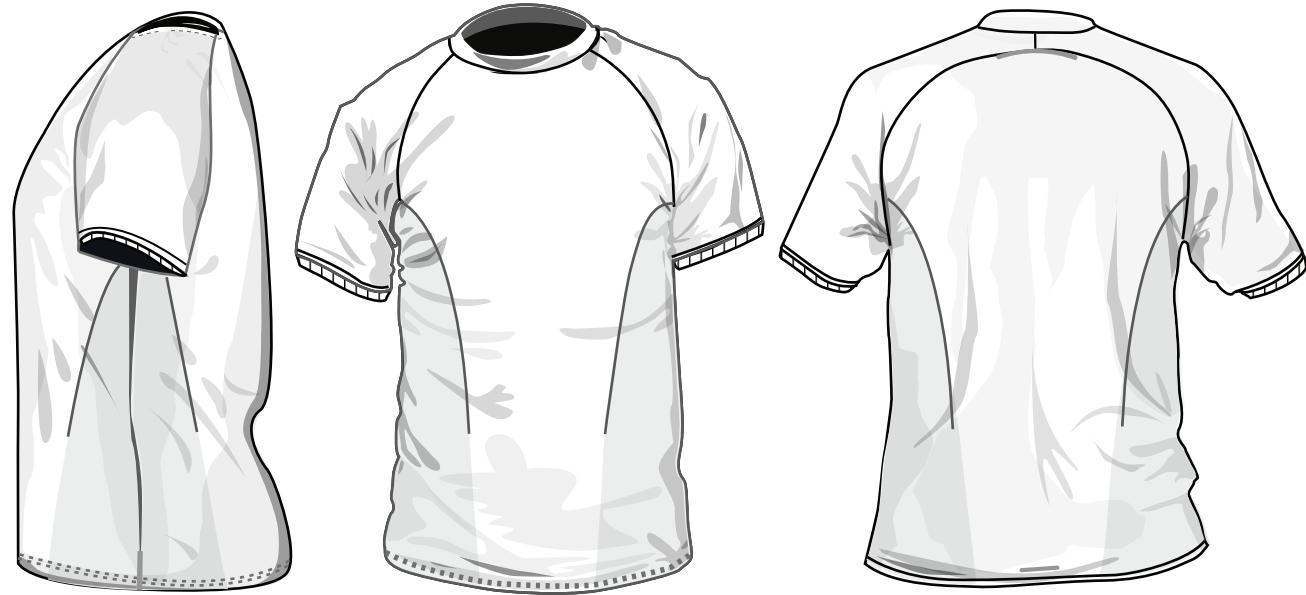

APTUS Short Sleeve Training Top Code: 111892

- 100% Polyester
- 3D Dimple mesh panels
- Coloured tape details
- Ribbed crew neck
- Ribbed cuffs
- Raglan sleeve

Junior Sizes - VAT Zero Rated

TO FIT CHEST"	22/24	26/28	30/32	32/33
---------------	-------	-------	-------	-------

Senior Sizes - VAT Standard Rated

TO FIT CHEST"	34/36	38/40	42/44	46/48	50/52
---------------	-------	-------	-------	-------	-------

Black
Red

Black
Gold

Black
White

White
Navy

Navy
Sky

Navy
Gold

Navy
White